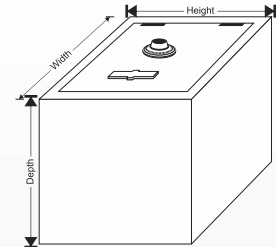

THE FLOOR SAFE

IN-FLOOR SECURITY

FL1

FL2

FL3

FL4

Features

- ◆ Solid steel 12mm door and 4mm body
- ◆ Anti-drill steel plate behind the lock
- ◆ Solid steel dead bar prevents door removal during attack
- ◆ Spring loaded reloading device
- ◆ Special design gas spring for convenient opening (models 2,3,4)
- ◆ Fully removable lid (model 1)
- ◆ Chrome plated T handle and stainless steel decorative plate (models 2,3,4)
- ◆ Locking mechanisms available: Key, Combination, Digital
- ◆ Digital upgrade features available include; time delay, dual user, audit trail and bluetooth
- ◆ Top cover plate
- ◆ Scratch proof powder coated finish

Top Cover

Specifications

Model	External Dimensions (mm)			Internal Dimensions (mm)			Weight (kgs)
	Height	Width	Depth	Height	Width	Depth	
FL1	260	260	320	230	230	200	18
FL2	340	380	310	310	350	190	33
FL3	340	380	450	310	350	310	41
FL4	340	610	450	310	580	310	52